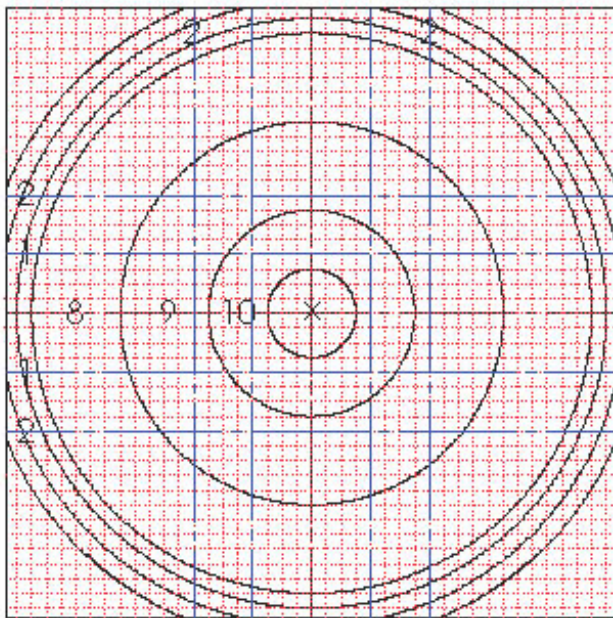

200 Yard RAPID FIRE

RANGE	SCOPE	RIFLE	DATE / TIME

NONE STEADY GUSTING FISHTAIL	WIND	SPEED
LIGHT	VISIBILITY	
DIRECTION		
SIGHT PICTURE	TEMP.	
AMMUNITION		

	ZERO	S1	S2	USED	TRUE	NOTES	
W							
E							
X	10	9	8	7	6	5	M SCORE

	ZERO	S1	S2	USED	TRUE	NOTES	
W							
E							
X	10	9	8	7	6	5	M SCORE

200 Yard RAPID FIRE

RANGE	SCOPE	RIFLE	DATE / TIME

NONE STEADY GUSTING FISHTAIL	WIND	SPEED
LIGHT	VISIBILITY	
DIRECTION		
SIGHT PICTURE	TEMP.	
AMMUNITION		