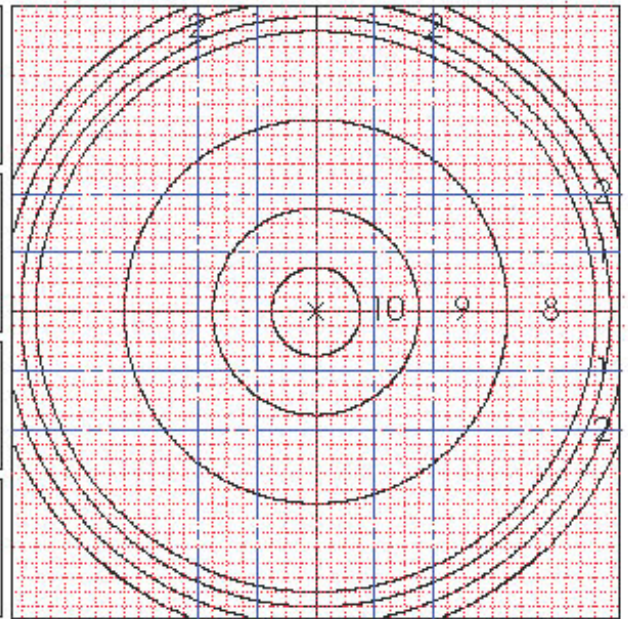

200 Yard RAPID FIRE

RANGE	SCOPE	RIFLE	DATE / TIME

NONE STEADY GUSTING FISHTAIL	WIND	SPEED
LIGHT	VISIBILITY	
DIRECTION		
SIGHT PICTURE	TEMP.	
AMMUNITION		

	ZERO	S1	S2	USED	TRUE	NOTES	
W							
E							
X	10	9	8	7	6	5	M SCORE

	ZERO	S1	S2	USED	TRUE	NOTES	
W							
E							
X	10	9	8	7	6	5	M SCORE

200 Yard RAPID FIRE

RANGE	SCOPE	RIFLE	DATE / TIME

NONE STEADY GUSTING FISHTAIL	WIND	SPEED
LIGHT	VISIBILITY	
DIRECTION		
SIGHT PICTURE	TEMP.	
AMMUNITION		

	ZERO	S1	S2	USED	TRUE	NOTES	
W							
E							
X	10	9	8	7	6	5	M SCORE

	ZERO	S1	S2	USED	TRUE	NOTES	
W							
E							
X	10	9	8	7	6	5	M SCORE