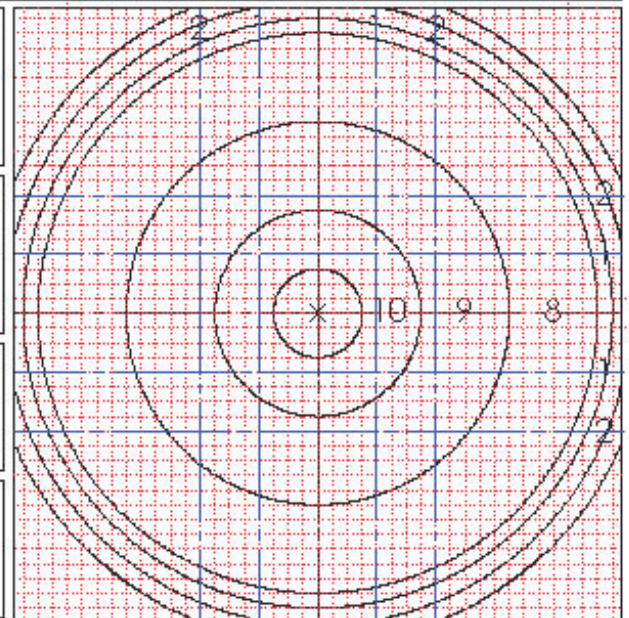

200 Yard RAPID FIRE

RANGE	SCOPE	RIFLE	DATE / TIME

NONE STEADY GUSTING FISHTAIL	WIND	SPEED
LIGHT	VISIBILITY	
DIRECTION		
SIGHT PICTURE	TEMP.	
AMMUNITION		

	ZERO	S1	S2	USED	TRUE	NOTES	
W							
E							
X	10	9	8	7	6	5	M SCORE

	ZERO	S1	S2	USED	TRUE	NOTES	
W							
E							
X	10	9	8	7	6	5	M SCORE

200 Yard RAPID FIRE

RANGE	SCOPE	RIFLE	DATE / TIME

NONE STEADY GUSTING FISHTAIL	WIND	SPEED
LIGHT	VISIBILITY	
DIRECTION		
SIGHT PICTURE	TEMP.	
AMMUNITION		

	ZERO	S1	S2	USED	TRUE	NOTES	
W							
E							
X	10	9	8	7	6	5	M SCORE

	ZERO	S1	S2	USED	TRUE	NOTES	
W							
E							
X	10	9	8	7	6	5	M SCORE