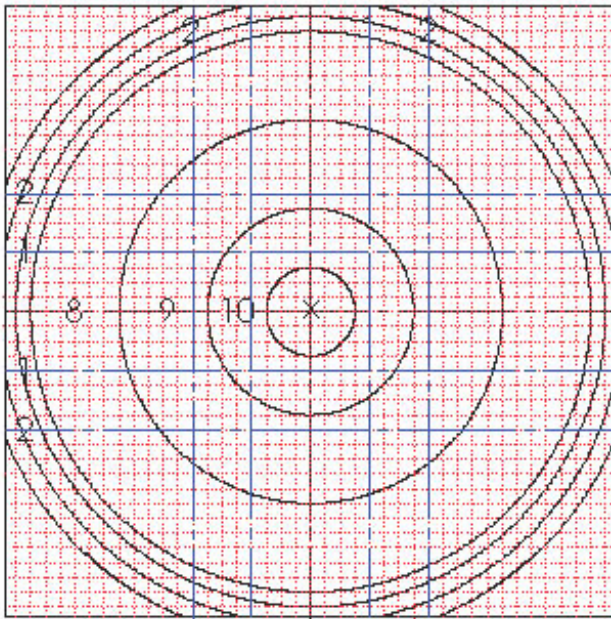

200 Yard RAPID FIRE

RANGE	SCOPE	RIFLE	DATE / TIME

NONE STEADY GUSTING FISHTAIL	WIND	SPEED
LIGHT	VISIBILITY	
DIRECTION		
SIGHT PICTURE	TEMP.	
AMMUNITION		

	ZERO	S1	S2	USED	TRUE	NOTES	
W							
E							
X	10	9	8	7	6	5	M SCORE

	ZERO	S1	S2	USED	TRUE	NOTES	
W							
E							
X	10	9	8	7	6	5	M SCORE

200 Yard RAPID FIRE

RANGE	SCOPE	RIFLE	DATE / TIME

NONE STEADY GUSTING FISHTAIL	WIND	SPEED
LIGHT	VISIBILITY	
DIRECTION		
SIGHT PICTURE	TEMP.	
AMMUNITION		