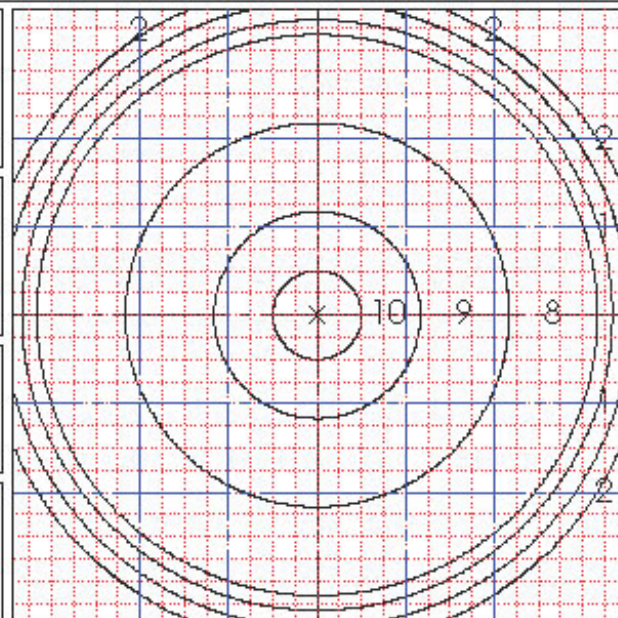

300 YARD PRONE RAPID FIRE

RANGE	SCOPE	RIFLE	DATE / TIME

NONE STEADY GUSTING FISHTAIL	WIND SPEED
LIGHT DIRECTION	VISIBILITY
SIGHT PICTURE	TEMP.
AMMUNITION	

	ZERO	S1	S2	USED	TRUE	NOTES	
W							
E							
X	10	9	8	7	6	5	M SCORE

	ZERO	S1	S2	USED	TRUE	NOTES	
W							
E							
X	10	9	8	7	6	5	M SCORE

300 YARD PRONE RAPID FIRE

RANGE	SCOPE	RIFLE	DATE / TIME

NONE STEADY GUSTING FISHTAIL	WIND SPEED
LIGHT DIRECTION	VISIBILITY
SIGHT PICTURE	TEMP.
AMMUNITION	

	ZERO	S1	S2	USED	TRUE	NOTES	
W							
E							
X	10	9	8	7	6	5	M SCORE

	ZERO	S1	S2	USED	TRUE	NOTES	
W							
E							
X	10	9	8	7	6	5	M SCORE