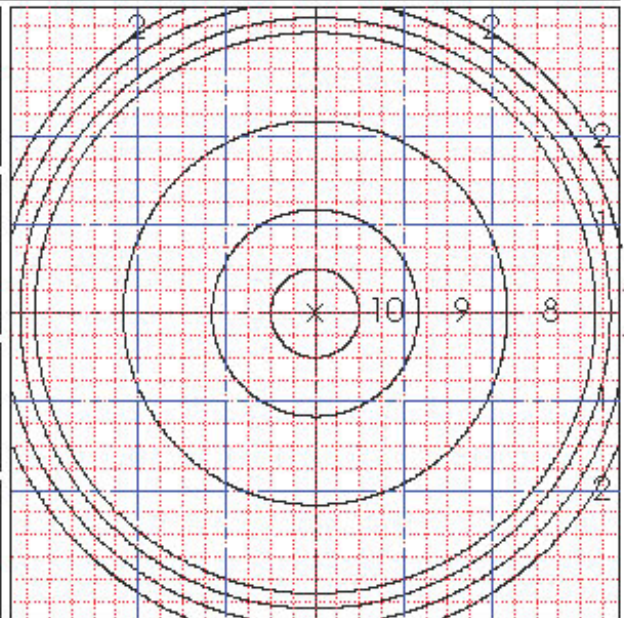

300 YARD PRONE RAPID FIRE

RANGE	SCOPE	RIFLE	DATE / TIME

NONE STEADY GUSTING FISHTAIL	WIND SPEED
LIGHT DIRECTION	VISIBILITY
SIGHT PICTURE	TEMP.
AMMUNITION	

	ZERO	S1	S2	USED	TRUE	NOTES	
W							
E							
X	10	9	8	7	6	5	M SCORE

	ZERO	S1	S2	USED	TRUE	NOTES	
W							
E							
X	10	9	8	7	6	5	M SCORE

300 YARD PRONE RAPID FIRE

RANGE	SCOPE	RIFLE	DATE / TIME

NONE STEADY GUSTING FISHTAIL	WIND SPEED
LIGHT DIRECTION	VISIBILITY
SIGHT PICTURE	TEMP.
AMMUNITION	

	ZERO	S1	S2	USED	TRUE	NOTES	
W							
E							
X	10	9	8	7	6	5	M SCORE

	ZERO	S1	S2	USED	TRUE	NOTES	
W							
E							
X	10	9	8	7	6	5	M SCORE