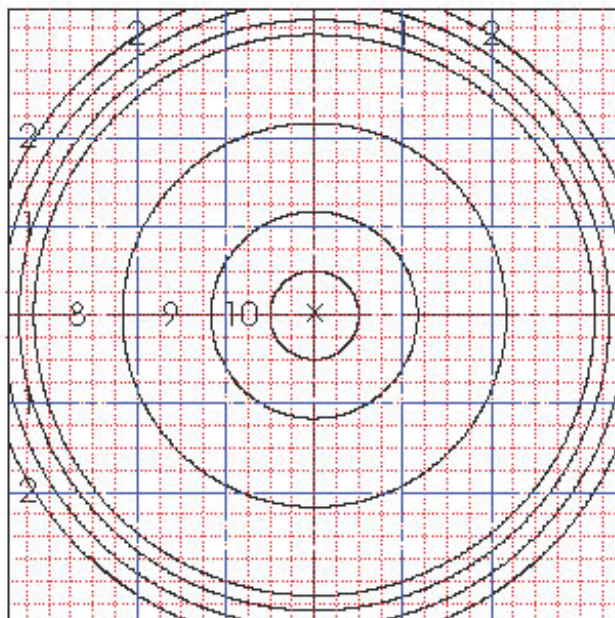

300 YARD PRONE RAPID FIRE

RANGE	SCOPE	RIFLE	DATE / TIME

NONE STEADY GUSTING FISHTAIL	WIND SPEED
LIGHT DIRECTION	VISIBILITY
SIGHT PICTURE	TEMP.
AMMUNITION	

	ZERO	S1	S2	USED	TRUE	NOTES	
W							
E							
X	10	9	8	7	6	5	M SCORE

	ZERO	S1	S2	USED	TRUE	NOTES	
W							
E							
X	10	9	8	7	6	5	M SCORE

300 YARD PRONE RAPID FIRE

RANGE	SCOPE	RIFLE	DATE / TIME

NONE STEADY GUSTING FISHTAIL	WIND SPEED
LIGHT DIRECTION	VISIBILITY
SIGHT PICTURE	TEMP.
AMMUNITION	