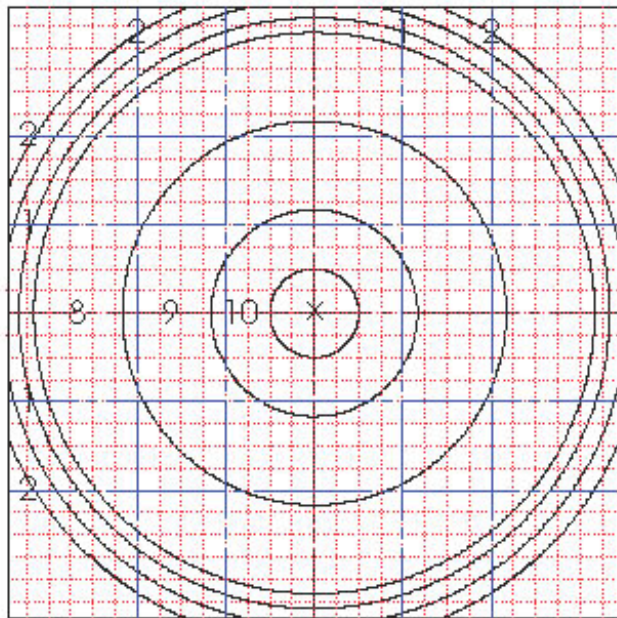

300 YARD PRONE RAPID FIRE

RANGE	SCOPE	RIFLE	DATE / TIME

NONE STEADY GUSTING FISHTAIL	WIND SPEED
LIGHT DIRECTION	VISIBILITY
SIGHT PICTURE	TEMP.
AMMUNITION	

	ZERO	S1	S2	USED	TRUE	NOTES	
W							
E							
X	10	9	8	7	6	5	M SCORE

	ZERO	S1	S2	USED	TRUE	NOTES	
W							
E							
X	10	9	8	7	6	5	M SCORE

300 YARD PRONE RAPID FIRE

RANGE	SCOPE	RIFLE	DATE / TIME

NONE STEADY GUSTING FISHTAIL	WIND SPEED
LIGHT DIRECTION	VISIBILITY
SIGHT PICTURE	TEMP.
AMMUNITION	

	ZERO	S1	S2	USED	TRUE	NOTES	
W							
E							
X	10	9	8	7	6	5	M SCORE

	ZERO	S1	S2	USED	TRUE	NOTES	
W							
E							
X	10	9	8	7	6	5	M SCORE