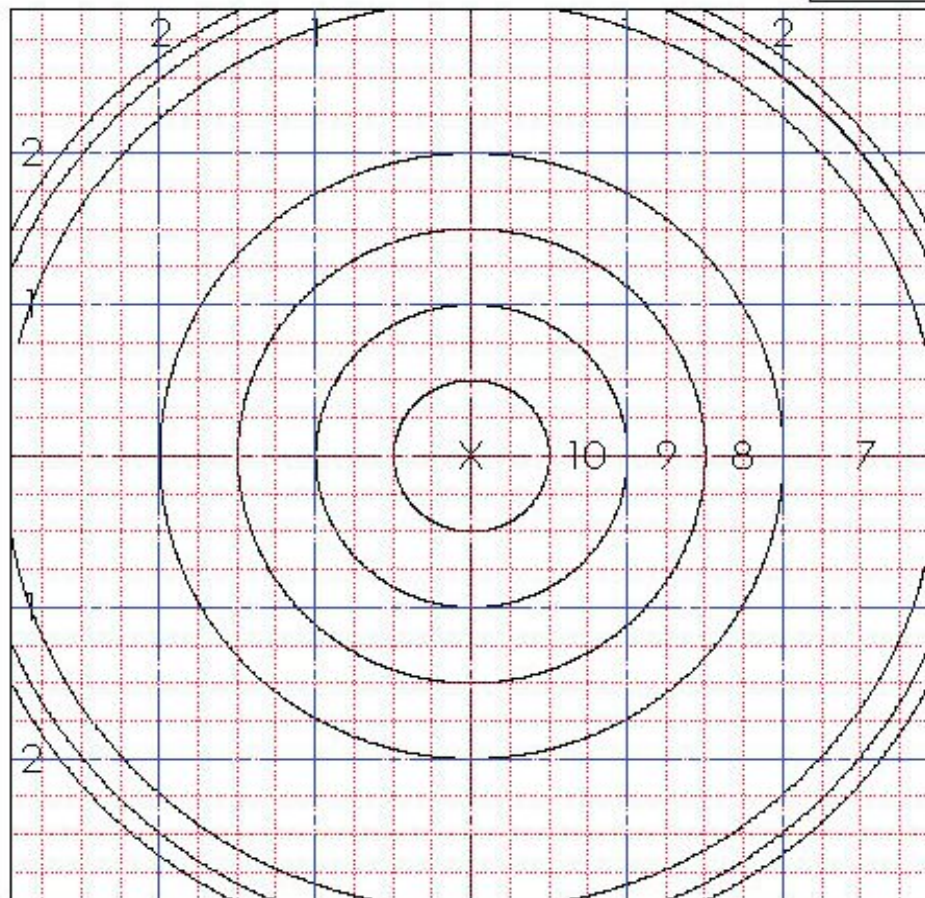

# 600 YARD PRONE SLOW FIRE

RANGE SCOPE RIFLE DATE / TIME

	CALL	EL	WD	CALL	EL	WD
S1			S2			
1						
2						
3						
4						
5						
6						
7						
8						
9						
10						

WIND SPEED

NONE  
STEADY  
GUSTING  
FISHTAIL

LIGHT VISIBILITY

DIRECTION

SIGHT PICTURE TEMP.

1ST STRING	2ND STRING
TOTAL SCORE	

AMMUNITION

NOTES:

	ZERO	USED	CORRECT
W			
E			