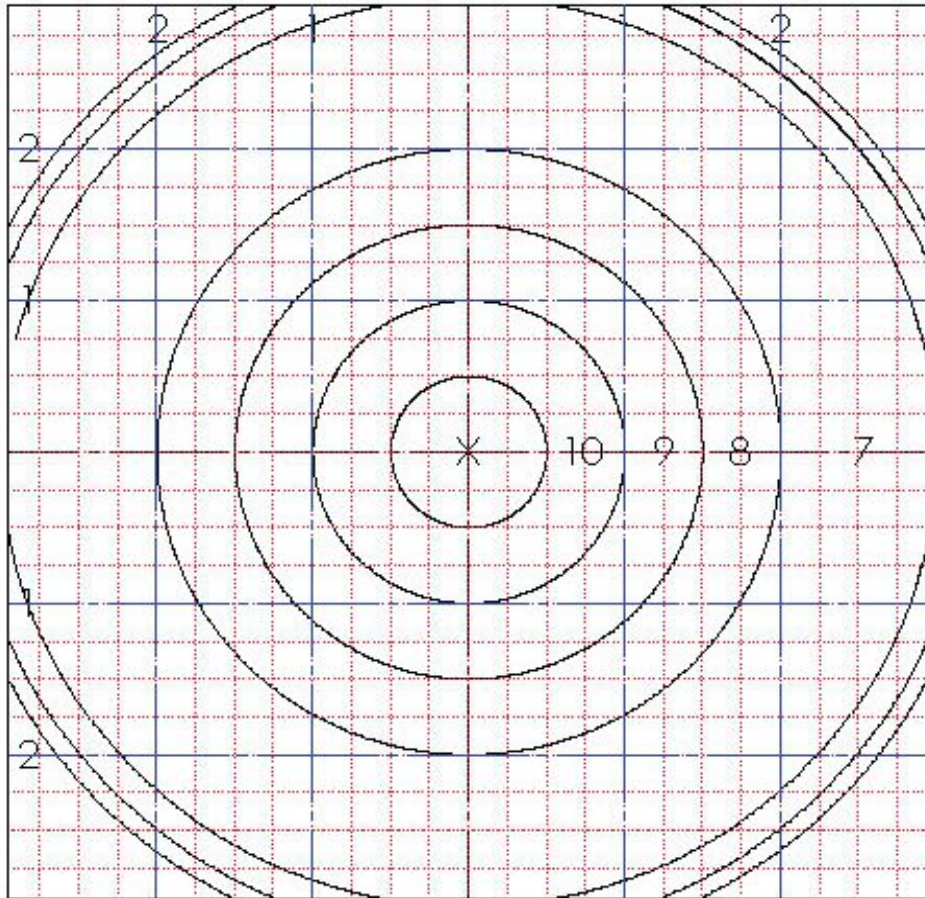

# 600 YARD PRONE SLOW FIRE

RANGE SCOPE RIFLE DATE / TIME

	CALL	EL	WD	CALL	EL	WD
S1			S2			
1						
2						
3						
4						
5						
6						
7						
8						
9						
10						

WIND SPEED

NONE  
STEADY  
GUSTING  
FISHTAIL

LIGHT VISIBILITY

DIRECTION

SIGHT PICTURE TEMP.

1ST STRING	2ND STRING
TOTAL SCORE	

AMMUNITION

NOTES:

	ZERO	USED	CORRECT
W			
E			